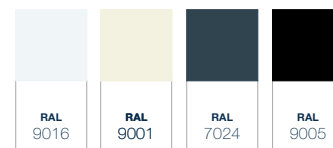

The Pigato veranda is a true asset to your garden. Not only because of its luxurious look but also because of the comfort that an aluminium veranda can offer.

The veranda is available in the colours: traffic white, cream white, anthracite grey and black. The Pigato comes with Polycarbonate. In addition, this veranda comes with various options for styles of guttering and posts that best matches your home.

DETAILS

Colours (profiles)	RAL9016 textured / RAL9001 / RAL7024 textured / RAL9005 textured
Gutter	Round or classic*
Posts	Half-round or square
Roofing	8.8mm safety glass
Width (mm)	4060 / 5060 / 6060 / 7060 or a multitude thereof
Depth (mm)	2500 / 3000 / 3500 / 4000 / 6000